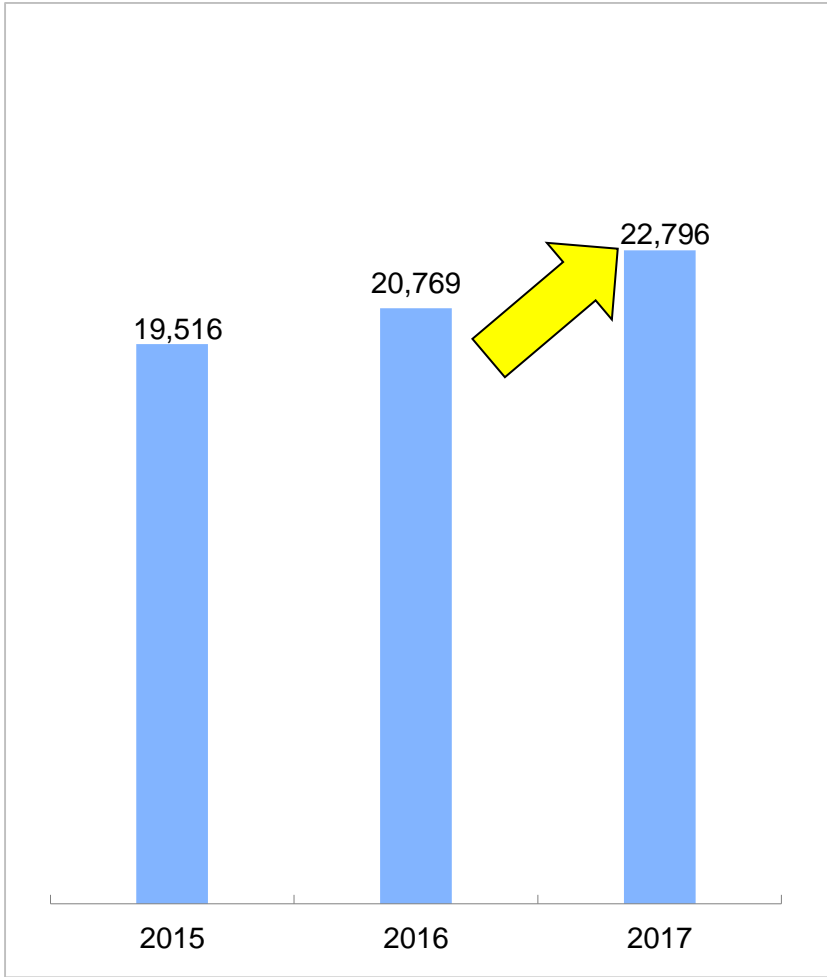

5/ 6

491

12,822

2 204

2

The image features a dark purple background. A light gray horizontal bar is positioned in the upper left, containing the year '2017'. To the right of this bar is a solid red rectangle. Below the gray bar is a dark brown horizontal bar. To the right of this bar is another red rectangle, which contains a pattern of white and dark red dots arranged in a grid. The overall design is modern and minimalist.

—

-
-
-
-

	2015	2016	2017	(%)
	236.49	235.53	238.50	1.3
	148.38	149.17	150.67	1.0
	53.98	56.36	57.03	1.2
	70.05	67.34	66.76	(0.9)
	24.35	25.47	26.88	5.5
	38.81	38.54	38.60	0.2

* 1 7.35
100%

-

—

	2015	2016	2015	(%)
	189.33	194.84	198.75	2.0
	171.37	172.70	177.76	2.9
	119.03	120.14	121.56	1.2
	52.34	52.56	56.20	6.9
/	3,896	3,926	3,969	1.1

2015
12

—

—

-
-
-
-

12.2%

	2015	2016	2017	(%)
	11,118	11,059	11,610	5.0
	15,065	15,201	15,938	4.8
	8,994	9,275	9,439	1.8
	1,282	1,242	1,220	(1.8)
	843	857	848	(1.1)
	62,874	69,957	78,499	12.2

* 100%

—

2018

2018

2018

	2017	2018
	449	452
	294	290
	913	974
*	239	239
	178	179
*	11,610	11,600
* 100%		

2018

■ 2018

1,170

485