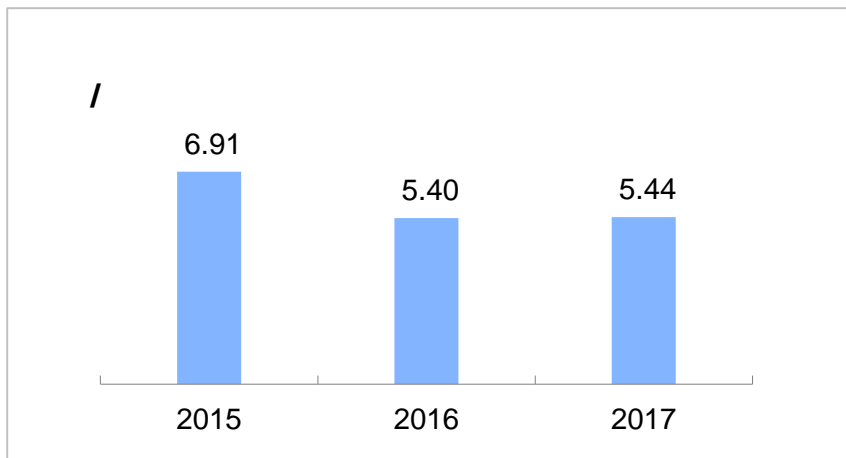

5/ 6

491

12,822

2 204

2

The image features a dark purple background. A light gray horizontal bar is positioned in the upper left, containing the year '2017'. To the right of this bar is a solid red rectangle. Below the gray bar is a dark brown horizontal bar. To the right of this bar is another red rectangle, which contains a pattern of white and dark red dots arranged in a grid. The overall design is modern and minimalist.

2017

116%

	2015	2016	2017	(%)
	471.91	431.29	448.79	4.1
	349.47	303.51	293.66	(3.2)
	734.79	766.12	912.50	19.1

	2015	2016	2017	(%)
	2,243	1,552	1,599	3.0
	7,570	7,178	6,997	(2.5)

* 1 =35.31

—

2015	2016	2017
(18,511)	(58,531)	(47,399)

—

-
-
-
-

	2015	2016	2017	(%)
	236.49	235.53	238.50	1.3
	148.38	149.17	150.67	1.0
	53.98	56.36	57.03	1.2
	70.05	67.34	66.76	(0.9)
	24.35	25.47	26.88	5.5
	38.81	38.54	38.60	0.2

* 1 7.35
100%

-

—

	2015	2016	2015	(%)
	189.33	194.84	198.75	2.0
	171.37	172.70	177.76	2.9
	119.03	120.14	121.56	1.2
	52.34	52.56	56.20	6.9
/	3,896	3,926	3,969	1.1