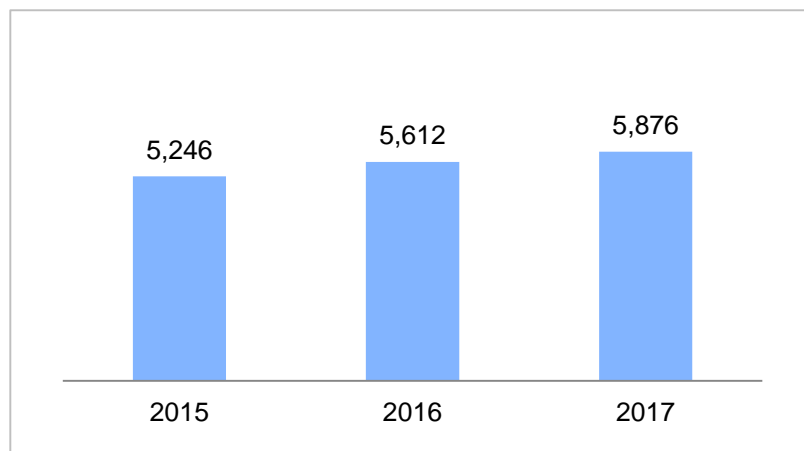

	2015	2016	2017	(%)
	2,020,375	1,930,911	2,360,193	22.2
	28,901	29,713	45,581	53.4
	32,281	46,416	51,119	10.1
	0.267	0.383	0.422	10.2

	2015 12 31	2016 12 31	2017 12 31
	1,447,268	1,498,609	1,595,504
	116,006	75,346	81,382
	104,185	81,885	63,564
	677,538	712,232	727,244

	2015	2016	2017
	165,740	214,543	190,935
	(116,719)	(66,217)	(145,323)
/	9,093	(93,047)	(56,509)

	2016 12 31	2016 12 31	2017 12 31
()	69,666	142,497	165,004

* 2017 A

50.5

(%)

* 2016 1 =6.6423

2017 1 =6.7518

5/ 6

491

12,822

2 204

2

The image features a dark purple background. A light gray horizontal bar is positioned in the upper left, containing the year '2017'. To the right of this bar is a solid red rectangle. Below the gray bar is a dark brown horizontal bar. To the right of this bar is another red rectangle, which contains a pattern of white and dark red dots arranged in a grid. The overall design is modern and minimalist.