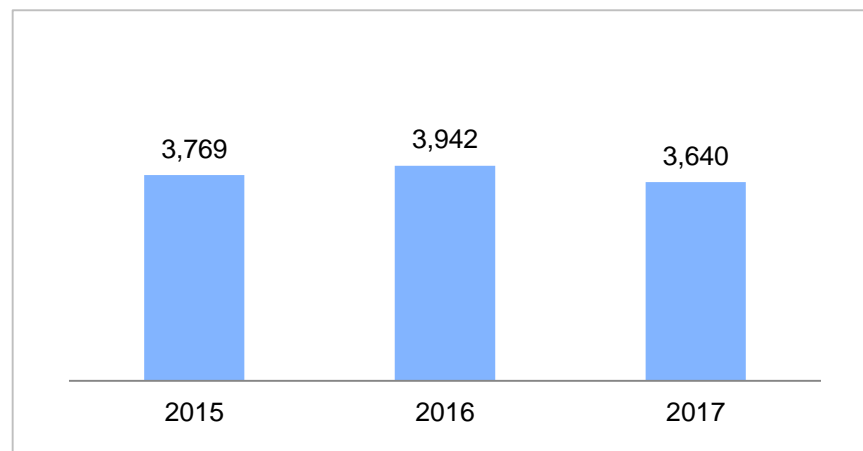

	2015	2016	2017	(%)
	2,020,375	1,930,911	2,360,193	22.2
	28,901	29,713	45,581	53.4
	32,281	46,416	51,119	10.1
	0.267	0.383	0.422	10.2

	2015 12 31	2016 12 31	2017 12 31
	1,447,268	1,498,609	1,595,504
	116,006	75,346	81,382
	104,185	81,885	63,564
	677,538	712,232	727,244

	2015	2016	2017
	165,740	214,543	190,935
	(116,719)	(66,217)	(145,323)
/	9,093	(93,047)	(56,509)

	2016 12 31	2016 12 31	2017 12 31
()	69,666	142,497	165,004

* 2017 A

50.5

(%)

* 2016 1 =6.6423

2017 1 =6.7518

5/ 6

491

12,822

2 204

2

The image features a dark purple background. A light gray horizontal bar is positioned in the upper left, containing the year '2017'. To the right of this bar is a solid red rectangle. Below the gray bar is a dark brown horizontal bar. To the right of this bar is another red rectangle, which contains a pattern of white and dark red dots arranged in a grid. The overall design is modern and minimalist.