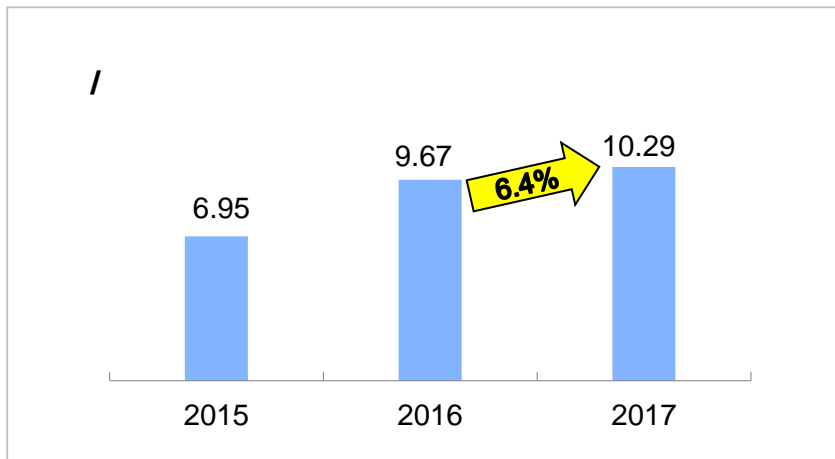

5/ 6

491

12,822

2 204

2

The image features a dark purple background. A light gray horizontal bar is positioned in the upper left, containing the year '2017'. To the right of this bar is a solid red rectangle. Below the gray bar is a dark brown horizontal bar. To the right of this bar is another red rectangle, which contains a pattern of white and dark red dots arranged in a grid. The overall design is modern and minimalist.

2017

116%

	2015	2016	2017	(%)
	471.91	431.29	448.79	4.1
	349.47	303.51	293.66	(3.2)
	734.79	766.12	912.50	19.1

	2015	2016	2017	(%)
	2,243	1,552	1,599	3.0
	7,570	7,178	6,997	(2.5)

* 1 =35.31

—

2015	2016	2017
(18,511)	(58,531)	(47,399)

—

-
-
-
-

	2015	2016	2017	(%)
	236.49	235.53	238.50	1.3
	148.38	149.17	150.67	1.0
	53.98	56.36	57.03	1.2
	70.05	67.34	66.76	(0.9)
	24.35	25.47	26.88	5.5
	38.81	38.54	38.60	0.2

* 1 7.35
100%

-

—

	2015	2016	2015	(%)
	189.33	194.84	198.75	2.0
	171.37	172.70	177.76	2.9
	119.03	120.14	121.56	1.2
	52.34	52.56	56.20	6.9
/	3,896	3,926	3,969	1.1