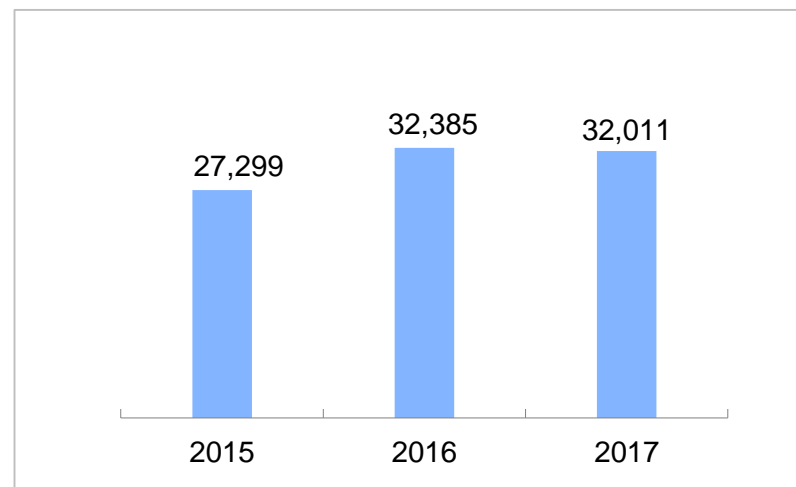

5/ 6

491

12,822

2 204

2

The image features a dark purple background. A light gray horizontal bar is positioned in the upper left, containing the year '2017'. To the right of this bar is a solid red rectangle. Below the gray bar is a dark brown horizontal bar. To the right of this bar is another red rectangle, which contains a pattern of white and dark red dots arranged in a grid. The overall design is modern and minimalist.

2017

116%

	2015	2016	2017	(%)
	471.91	431.29	448.79	4.1
	349.47	303.51	293.66	(3.2)
	734.79	766.12	912.50	19.1

	2015	2016	2017	(%)
	2,243	1,552	1,599	3.0
	7,570	7,178	6,997	(2.5)

* 1 =35.31

—

2015	2016	2017
(18,511)	(58,531)	(47,399)

—

-
-
-
-

	2015	2016	2017	(%)
	236.49	235.53	238.50	1.3
	148.38	149.17	150.67	1.0
	53.98	56.36	57.03	1.2
	70.05	67.34	66.76	(0.9)
	24.35	25.47	26.88	5.5
	38.81	38.54	38.60	0.2

* 1 7.35
100%

-

—

	2015	2016	2015	(%)
	189.33	194.84	198.75	2.0
	171.37	172.70	177.76	2.9
	119.03	120.14	121.56	1.2
	52.34	52.56	56.20	6.9
/	3,896	3,926	3,969	1.1

2015
12

—

—

-
-
-
-

12.2%

	2015	2016	2017	(%)
	11,118	11,059	11,610	5.0
	15,065	15,201	15,938	4.8
	8,994	9,275	9,439	1.8
	1,282	1,242	1,220	(1.8)
	843	857	848	(1.1)
	62,874	69,957	78,499	12.2

* 100%

—