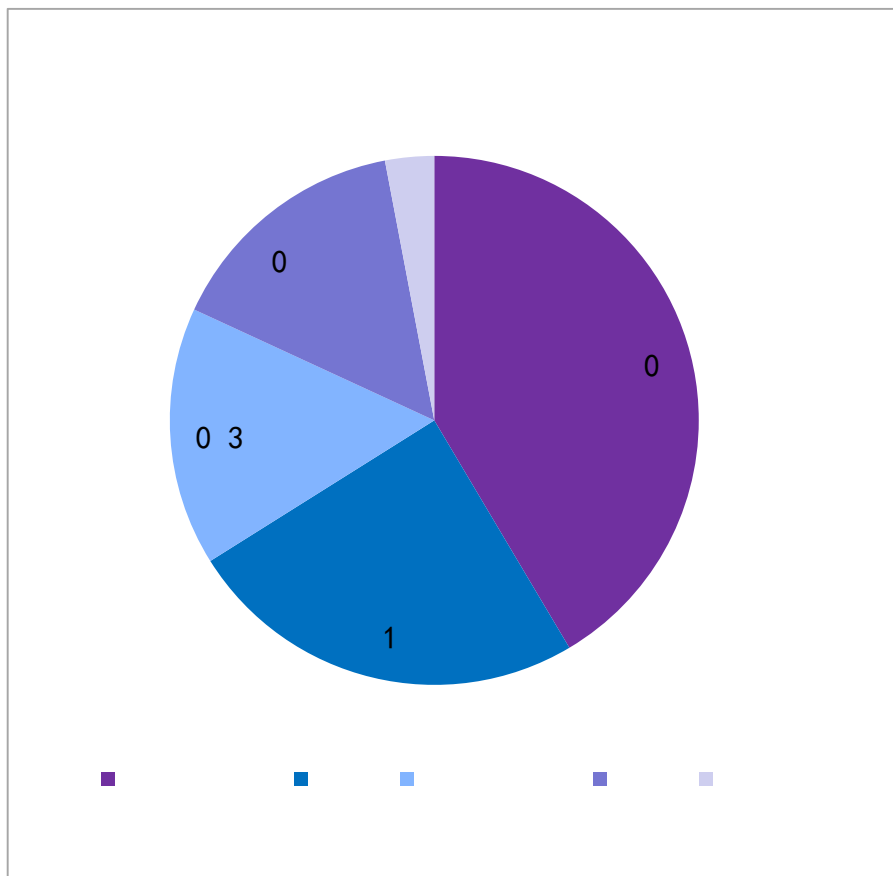

5/ 6

491

12,822

2 204

2

The image features a dark purple background. A light gray horizontal bar is positioned in the upper left, containing the year '2017'. To the right of this bar is a solid red rectangle. Below the gray bar is a dark brown horizontal bar. To the right of this bar is another red rectangle, which contains a pattern of white and dark red dots arranged in a grid. The overall design is modern and minimalist.

2015
12

—

—

-
-
-
-

12.2%

	2015	2016	2017	(%)
	11,118	11,059	11,610	5.0
	15,065	15,201	15,938	4.8
	8,994	9,275	9,439	1.8
	1,282	1,242	1,220	(1.8)
	843	857	848	(1.1)
	62,874	69,957	78,499	12.2

* 100%

—

2018

2018

2018

	2017	2018
	449	452
	294	290
	913	974
*	239	239
	178	179
*	11,610	11,600
* 100%		

2018

■ 2018

1,170

485