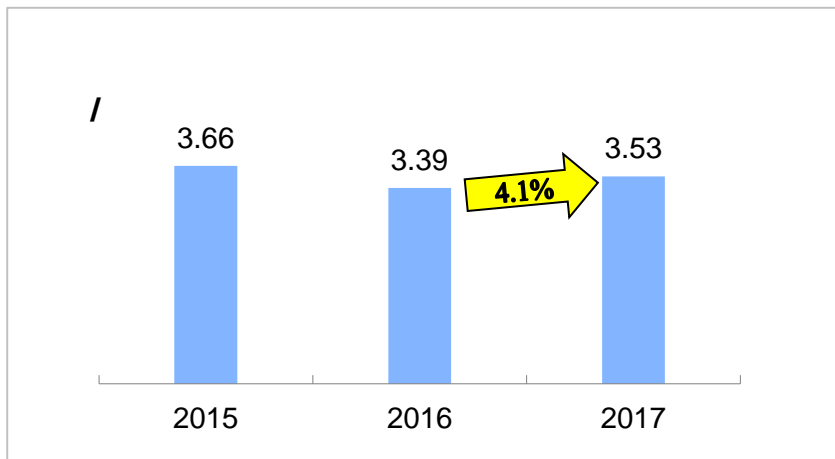

5/ 6

491

12,822

2 204

2

The image features a dark purple background. A light gray horizontal bar is positioned in the upper left, containing the year '2017'. To the right of this bar is a solid red rectangle. Below the gray bar is a dark brown horizontal bar. To the right of this bar is another red rectangle, which contains a pattern of white and dark red dots arranged in a grid. The overall design is modern and minimalist.

2017

116%

	2015	2016	2017	(%)
	471.91	431.29	448.79	4.1
	349.47	303.51	293.66	(3.2)
	734.79	766.12	912.50	19.1

	2015	2016	2017	(%)
	2,243	1,552	1,599	3.0
	7,570	7,178	6,997	(2.5)

* 1 =35.31

—

2015	2016	2017
(18,511)	(58,531)	(47,399)

—

-
-
-
-

	2015	2016	2017	(%)
	236.49	235.53	238.50	1.3
	148.38	149.17	150.67	1.0
	53.98	56.36	57.03	1.2
	70.05	67.34	66.76	(0.9)
	24.35	25.47	26.88	5.5
	38.81	38.54	38.60	0.2

* 1 7.35
100%

-

—

	2015	2016	2015	(%)
	189.33	194.84	198.75	2.0
	171.37	172.70	177.76	2.9
	119.03	120.14	121.56	1.2
	52.34	52.56	56.20	6.9
/	3,896	3,926	3,969	1.1