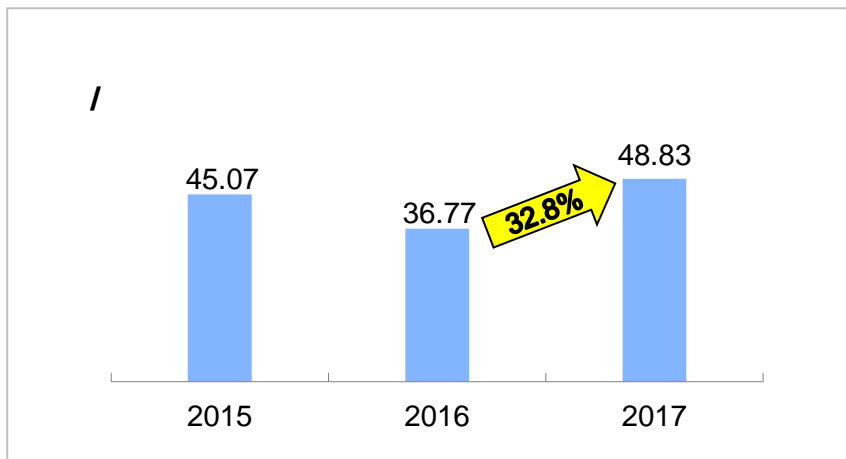

5/ 6

491

12,822

2 204

2

The image features a dark purple background. A light gray horizontal bar is positioned in the upper left, containing the year '2017'. To the right of this bar is a solid red rectangle. Below the gray bar is a dark brown horizontal bar. To the right of this bar is another red rectangle, which contains a pattern of white and dark red dots arranged in a grid. The overall design is modern and minimalist.

2017

116%

	2015	2016	2017	(%)
	471.91	431.29	448.79	4.1
	349.47	303.51	293.66	(3.2)
	734.79	766.12	912.50	19.1

	2015	2016	2017	(%)
	2,243	1,552	1,599	3.0
	7,570	7,178	6,997	(2.5)

* 1 =35.31

—

2015	2016	2017
(18,511)	(58,531)	(47,399)

—

-
-
-
-

	2015	2016	2017	(%)
	236.49	235.53	238.50	1.3
	148.38	149.17	150.67	1.0
	53.98	56.36	57.03	1.2
	70.05	67.34	66.76	(0.9)
	24.35	25.47	26.88	5.5
	38.81	38.54	38.60	0.2

* 1 7.35
100%

-

—

	2015	2016	2015	(%)
	189.33	194.84	198.75	2.0
	171.37	172.70	177.76	2.9
	119.03	120.14	121.56	1.2
	52.34	52.56	56.20	6.9
/	3,896	3,926	3,969	1.1