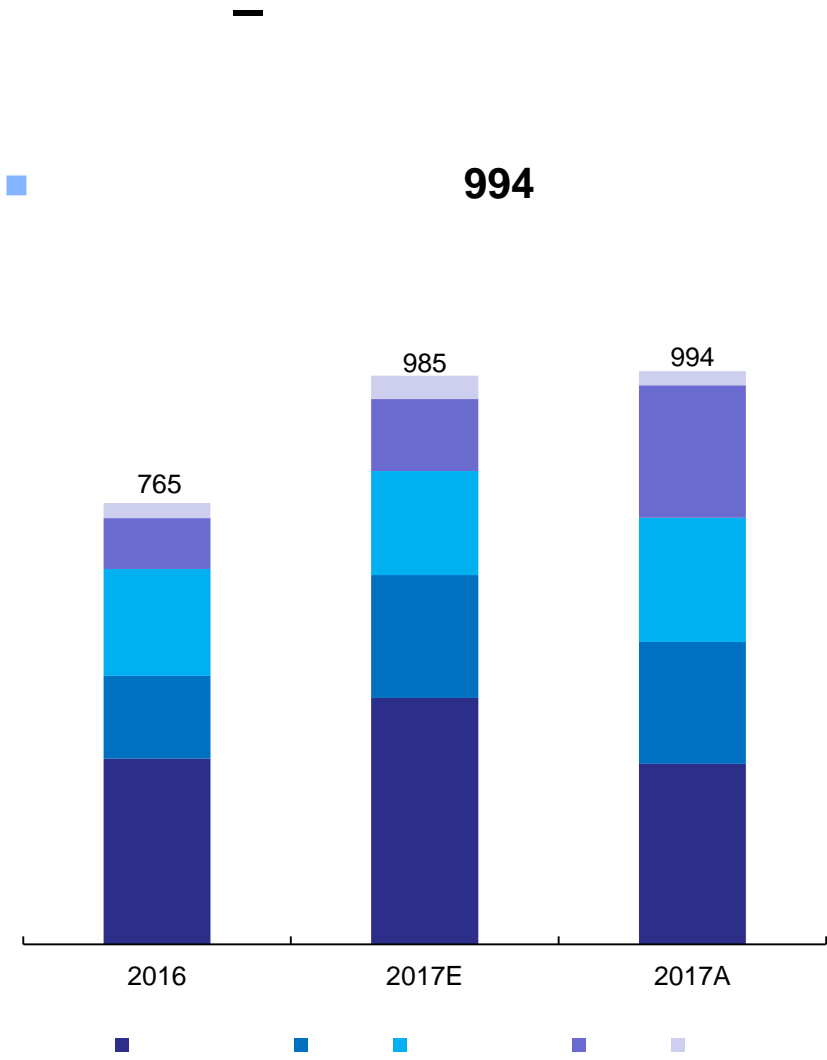

	2015	2016	2017	(%)
	2,020,375	1,930,911	2,360,193	22.2
	28,901	29,713	45,581	53.4
	32,281	46,416	51,119	10.1
	0.267	0.383	0.422	10.2

	2015 12 31	2016 12 31	2017 12 31
	1,447,268	1,498,609	1,595,504
	116,006	75,346	81,382
	104,185	81,885	63,564
	677,538	712,232	727,244

	2015	2016	2017
	165,740	214,543	190,935
	(116,719)	(66,217)	(145,323)
/	9,093	(93,047)	(56,509)

	2016 12 31	2016 12 31	2017 12 31
()	69,666	142,497	165,004

* 2017 A

50.5

(%)

* 2016 1 =6.6423

2017 1 =6.7518

5/ 6

491

12,822

2 204

2

The image features a dark purple background. A light gray horizontal bar is positioned in the upper left, containing the year '2017'. To the right of this bar is a solid red rectangle. Below the gray bar is a dark brown horizontal bar. To the right of this bar is another red rectangle, which contains a pattern of white and dark red dots arranged in a grid. The overall design is modern and minimalist.