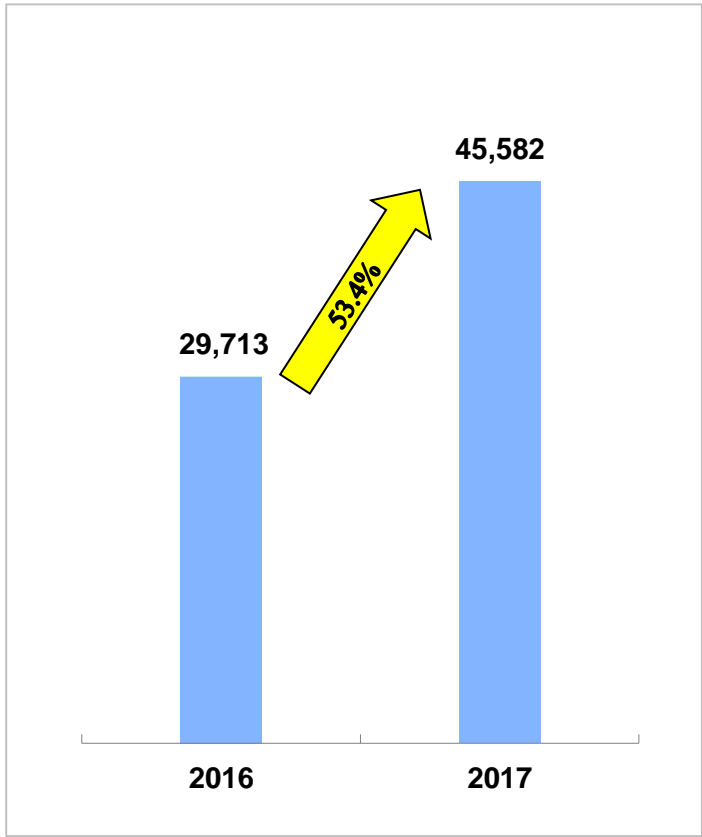

	2015	2016	2017	(%)
	2,020,375	1,930,911	2,360,193	22.2
	28,901	29,713	45,581	53.4
	32,281	46,416	51,119	10.1
	0.267	0.383	0.422	10.2

	2015 12 31	2016 12 31	2017 12 31
	1,447,268	1,498,609	1,595,504
	116,006	75,346	81,382
	104,185	81,885	63,564
	677,538	712,232	727,244

	2015	2016	2017
	165,740	214,543	190,935
	(116,719)	(66,217)	(145,323)
/	9,093	(93,047)	(56,509)

	2016 12 31	2016 12 31	2017 12 31
()	69,666	142,497	165,004

* 2017 A

50.5

(%)

* 2016 1 =6.6423

2017 1 =6.7518

5/ 6

491

12,822

2 204

2

The image features a dark purple background. A light gray horizontal bar is positioned in the upper left, containing the year '2017'. To the right of this bar is a solid red rectangle. Below the gray bar is a dark brown horizontal bar. To the right of this bar is another red rectangle, which contains a pattern of white and dark red dots arranged in a grid. The overall design is modern and minimalist.