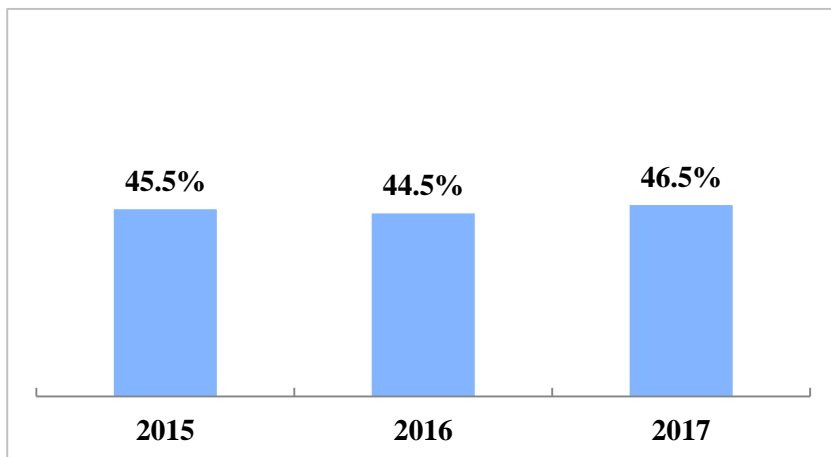

	2015	2016	2017	(%)
	2,020,375	1,930,911	2,360,193	22.2
	28,901	29,713	45,581	53.4
	32,281	46,416	51,119	10.1
	0.267	0.383	0.422	10.2

	2015 12 31	2016 12 31	2017 12 31
	1,447,268	1,498,609	1,595,504
	116,006	75,346	81,382
	104,185	81,885	63,564
	677,538	712,232	727,244

5/ 6

491

12,822

2 204

2

The image features a dark purple background. A light gray horizontal bar is positioned in the upper left, containing the year '2017'. To the right of this bar is a solid red rectangle. Below the gray bar is a dark brown horizontal bar. To the right of this bar is another red rectangle, which contains a pattern of white and dark red dots arranged in a grid. The overall design is modern and minimalist.