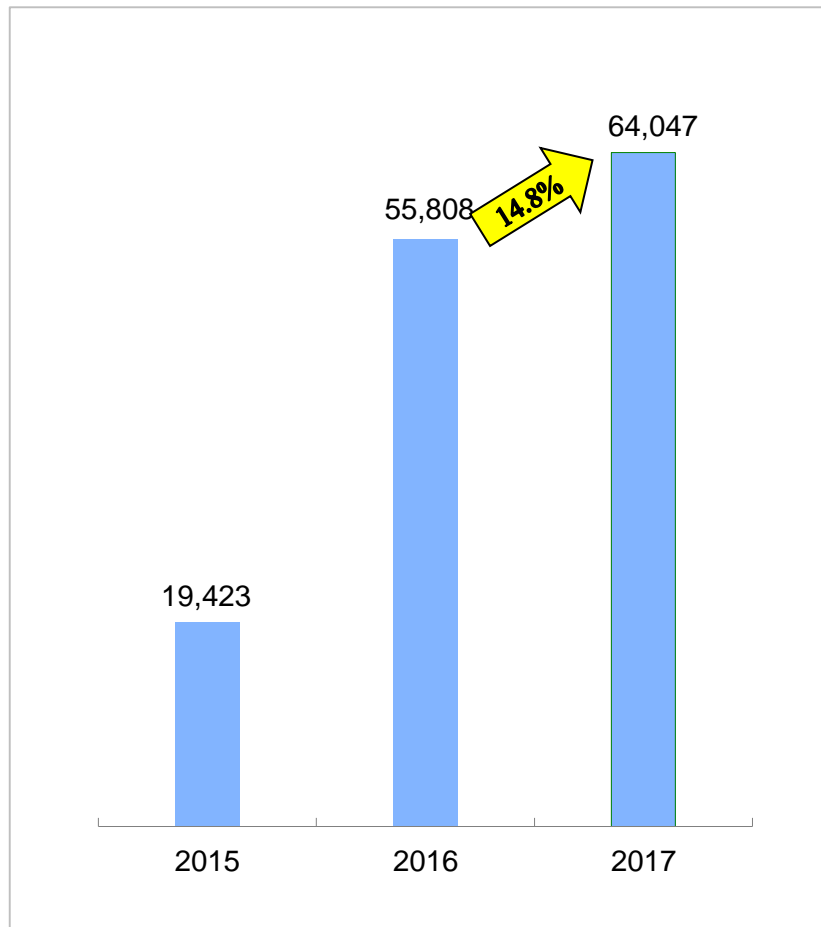

	2015	2016	2017	(%)
	2,020,375	1,930,911	2,360,193	22.2
	28,901	29,713	45,581	53.4
	32,281	46,416	51,119	10.1
	0.267	0.383	0.422	10.2

	2015 12 31	2016 12 31	2017 12 31
	1,447,268	1,498,609	1,595,504
	116,006	75,346	81,382
	104,185	81,885	63,564
	677,538	712,232	727,244

5/ 6

491

12,822

2 204

2

The image features a dark purple background. A light gray horizontal bar is positioned in the upper left, containing the year '2017'. To the right of this bar is a solid red rectangle. Below the gray bar is a dark brown horizontal bar. To the right of this bar is another red rectangle, which contains a pattern of white and dark red dots arranged in a grid. The overall design is modern and minimalist.

2017

116%

	2015	2016	2017	(%)
	471.91	431.29	448.79	4.1
	349.47	303.51	293.66	(3.2)
	734.79	766.12	912.50	19.1

	2015	2016	2017	(%)
	2,243	1,552	1,599	3.0
	7,570	7,178	6,997	(2.5)

* 1 =35.31

—

2015	2016	2017
(18,511)	(58,531)	(47,399)

—

-
-
-
-

	2015	2016	2017	(%)
	236.49	235.53	238.50	1.3
	148.38	149.17	150.67	1.0
	53.98	56.36	57.03	1.2
	70.05	67.34	66.76	(0.9)
	24.35	25.47	26.88	5.5
	38.81	38.54	38.60	0.2

* 1 7.35
100%

-

—

	2015	2016	2015	(%)
	189.33	194.84	198.75	2.0
	171.37	172.70	177.76	2.9
	119.03	120.14	121.56	1.2
	52.34	52.56	56.20	6.9
/	3,896	3,926	3,969	1.1