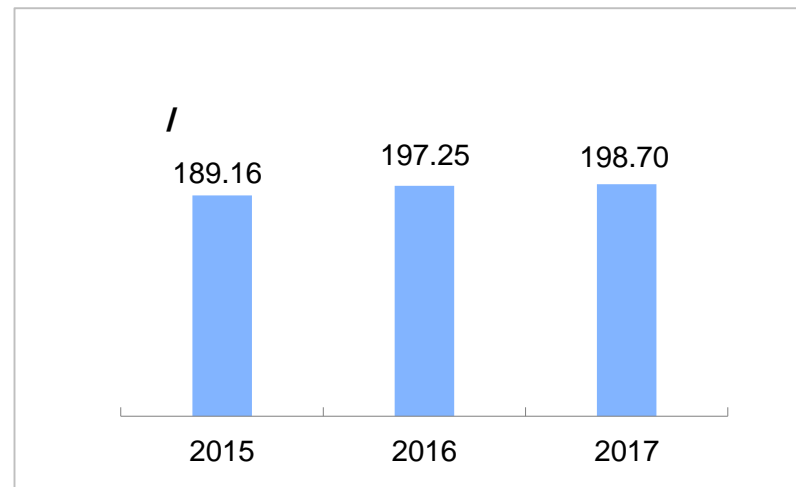

5/ 6

491

12,822

2 204

2

The image features a dark purple background. A light gray horizontal bar is positioned in the upper left, containing the year '2017'. To the right of this bar is a solid red rectangle. Below the gray bar is a dark brown horizontal bar. To the right of this bar is another red rectangle, which contains a pattern of white and dark red dots arranged in a grid. The overall design is modern and minimalist.

2017

116%

	2015	2016	2017	(%)
	471.91	431.29	448.79	4.1
	349.47	303.51	293.66	(3.2)
	734.79	766.12	912.50	19.1

	2015	2016	2017	(%)
	2,243	1,552	1,599	3.0
	7,570	7,178	6,997	(2.5)

* 1 =35.31

—

2015	2016	2017
(18,511)	(58,531)	(47,399)

—

-
-
-
-

	2015	2016	2017	(%)
	236.49	235.53	238.50	1.3
	148.38	149.17	150.67	1.0
	53.98	56.36	57.03	1.2
	70.05	67.34	66.76	(0.9)
	24.35	25.47	26.88	5.5
	38.81	38.54	38.60	0.2

* 1 7.35
100%

-

—

	2015	2016	2015	(%)
	189.33	194.84	198.75	2.0
	171.37	172.70	177.76	2.9
	119.03	120.14	121.56	1.2
	52.34	52.56	56.20	6.9
/	3,896	3,926	3,969	1.1

2015
12

—

—

-
-
-
-

12.2%

	2015	2016	2017	(%)
	11,118	11,059	11,610	5.0
	15,065	15,201	15,938	4.8
	8,994	9,275	9,439	1.8
	1,282	1,242	1,220	(1.8)
	843	857	848	(1.1)
	62,874	69,957	78,499	12.2

* 100%

—