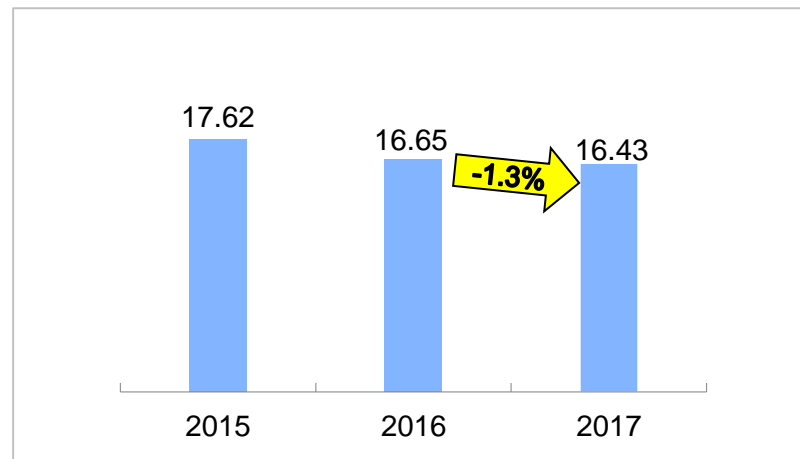

5/ 6

491

12,822

2 204

2

The image features a dark purple background. A light gray horizontal bar is positioned in the upper left, containing the year '2017'. To the right of this bar is a solid red rectangle. Below the gray bar is a dark brown horizontal bar. To the right of this bar is another red rectangle, which contains a pattern of white and dark red dots arranged in a grid. The overall design is modern and minimalist.

2017

116%

	2015	2016	2017	(%)
	471.91	431.29	448.79	4.1
	349.47	303.51	293.66	(3.2)
	734.79	766.12	912.50	19.1

	2015	2016	2017	(%)
	2,243	1,552	1,599	3.0
	7,570	7,178	6,997	(2.5)

* 1 =35.31

—

2015	2016	2017
(18,511)	(58,531)	(47,399)

—

-
-
-
-

	2015	2016	2017	(%)
	236.49	235.53	238.50	1.3
	148.38	149.17	150.67	1.0
	53.98	56.36	57.03	1.2
	70.05	67.34	66.76	(0.9)
	24.35	25.47	26.88	5.5
	38.81	38.54	38.60	0.2

* 1 7.35
100%

-

—

	2015	2016	2015	(%)
	189.33	194.84	198.75	2.0
	171.37	172.70	177.76	2.9
	119.03	120.14	121.56	1.2
	52.34	52.56	56.20	6.9
/	3,896	3,926	3,969	1.1