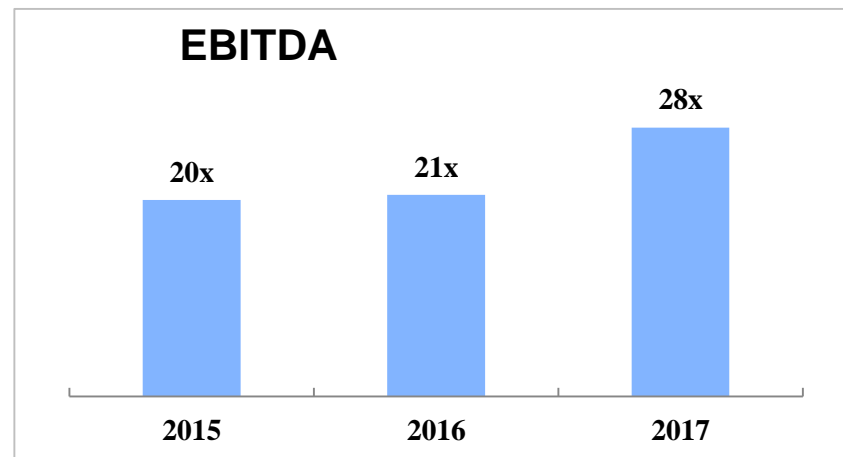

	2015	2016	2017	(%)
	2,020,375	1,930,911	2,360,193	22.2
	28,901	29,713	45,581	53.4
	32,281	46,416	51,119	10.1
	0.267	0.383	0.422	10.2

	2015 12 31	2016 12 31	2017 12 31
	1,447,268	1,498,609	1,595,504
	116,006	75,346	81,382
	104,185	81,885	63,564
	677,538	712,232	727,244

5/ 6

491

12,822

2 204

2

The image features a dark purple background. A light gray horizontal bar is positioned in the upper left, containing the year '2017'. To the right of this bar is a solid red rectangle. Below the gray bar is a dark brown horizontal bar. To the right of this bar is another red rectangle, which contains a pattern of white and dark red dots arranged in a grid. The overall design is modern and minimalist.