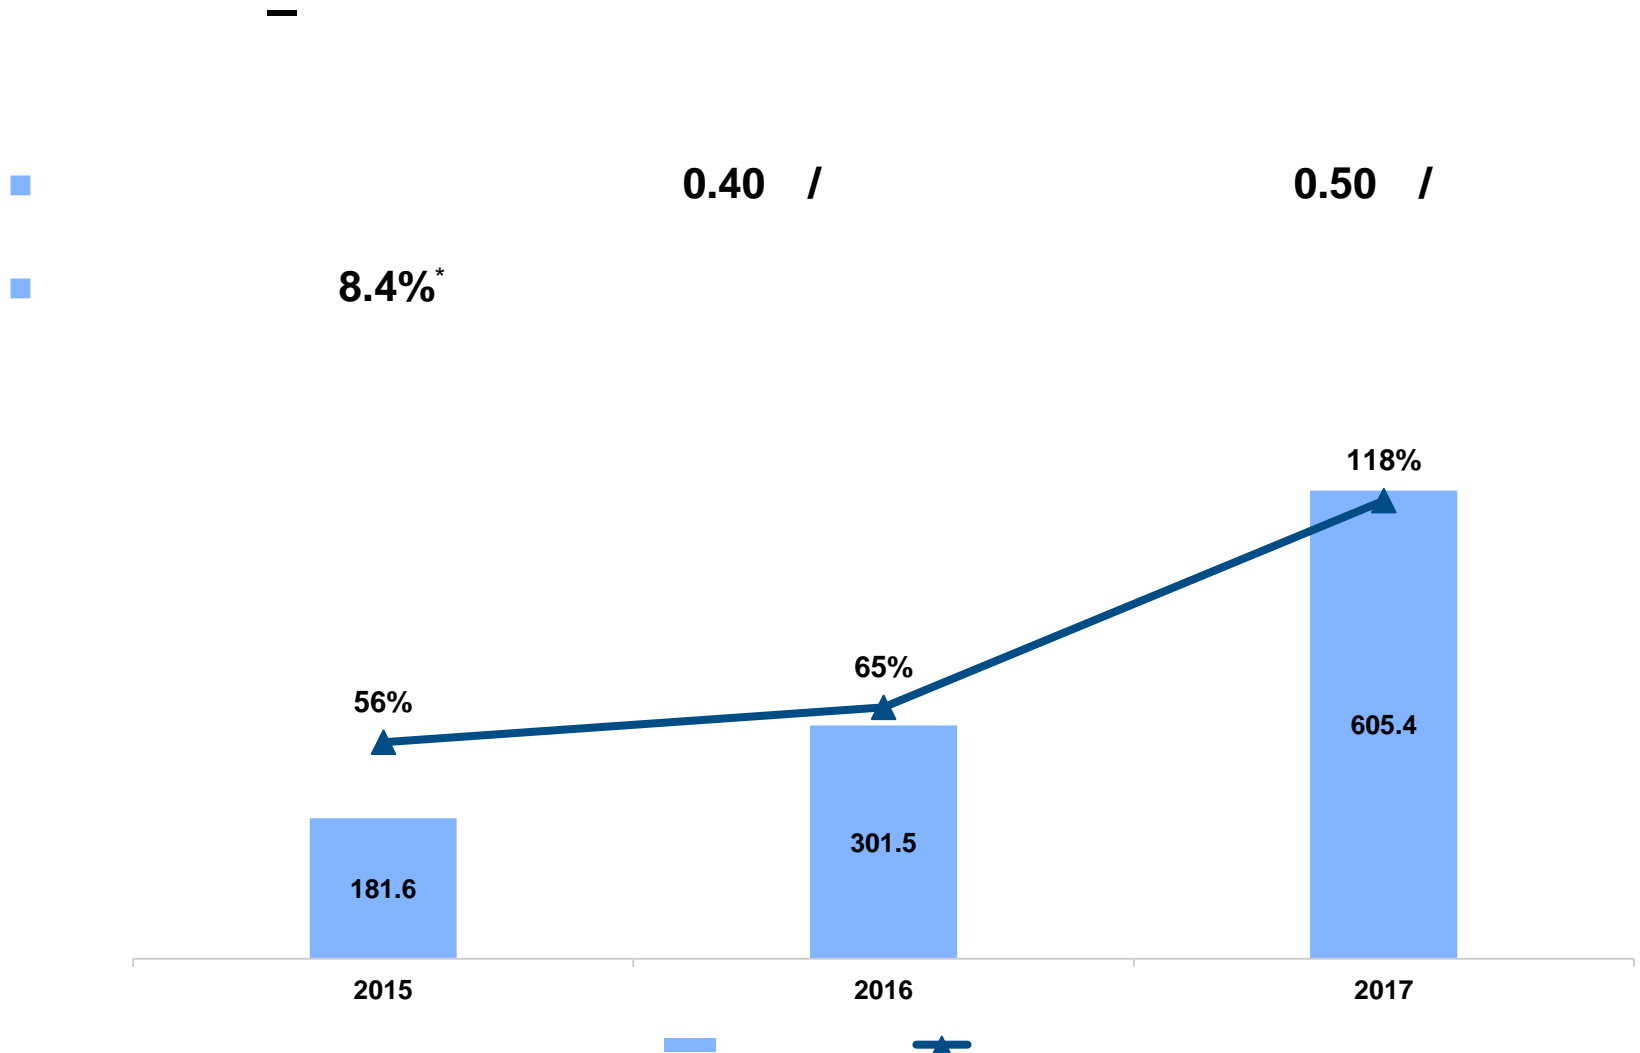

	2015	2016	2017	(%)
	2,020,375	1,930,911	2,360,193	22.2
	28,901	29,713	45,581	53.4
	32,281	46,416	51,119	10.1
	0.267	0.383	0.422	10.2

	2015 12 31	2016 12 31	2017 12 31
	1,447,268	1,498,609	1,595,504
	116,006	75,346	81,382
	104,185	81,885	63,564
	677,538	712,232	727,244

	2015	2016	2017
	165,740	214,543	190,935
	(116,719)	(66,217)	(145,323)
/	9,093	(93,047)	(56,509)

	2016 12 31	2016 12 31	2017 12 31
()	69,666	142,497	165,004

* 2017 A

50.5

(%)

* 2016 1 =6.6423

2017 1 =6.7518

5/ 6

491

12,822

2 204

2

The image features a dark purple background. A light gray horizontal bar is positioned in the upper left, containing the year '2017'. To the right of this bar is a solid red rectangle. Below the gray bar is a dark brown horizontal bar. To the right of this bar is another red rectangle, which contains a pattern of white and dark red dots arranged in a grid. The overall design is modern and minimalist.