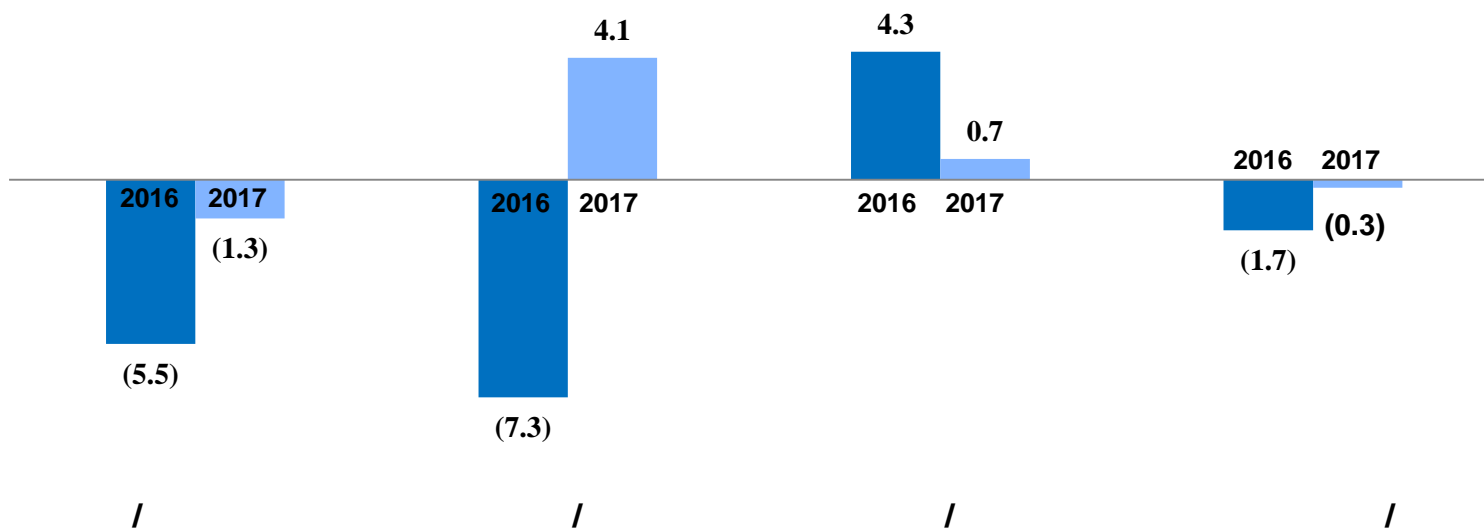

	2015	2016	2017	(%)
	2,020,375	1,930,911	2,360,193	22.2
	28,901	29,713	45,581	53.4
	32,281	46,416	51,119	10.1
	0.267	0.383	0.422	10.2

	2015 12 31	2016 12 31	2017 12 31
	1,447,268	1,498,609	1,595,504
	116,006	75,346	81,382
	104,185	81,885	63,564
	677,538	712,232	727,244

	2015	2016	2017
	165,740	214,543	190,935
	(116,719)	(66,217)	(145,323)
/	9,093	(93,047)	(56,509)

	2016 12 31	2016 12 31	2017 12 31
()	69,666	142,497	165,004

* 2017 A

50.5

(%)

* 2016 1 =6.6423

2017 1 =6.7518

5/ 6

491

12,822

2 204

2

The image features a dark purple background. A light gray horizontal bar is positioned in the upper left, containing the year '2017'. To the right of this bar is a solid red rectangle. Below the gray bar is a dark brown horizontal bar. To the right of this bar is another red rectangle, which contains a pattern of white and dark red dots arranged in a grid. The overall design is modern and minimalist.