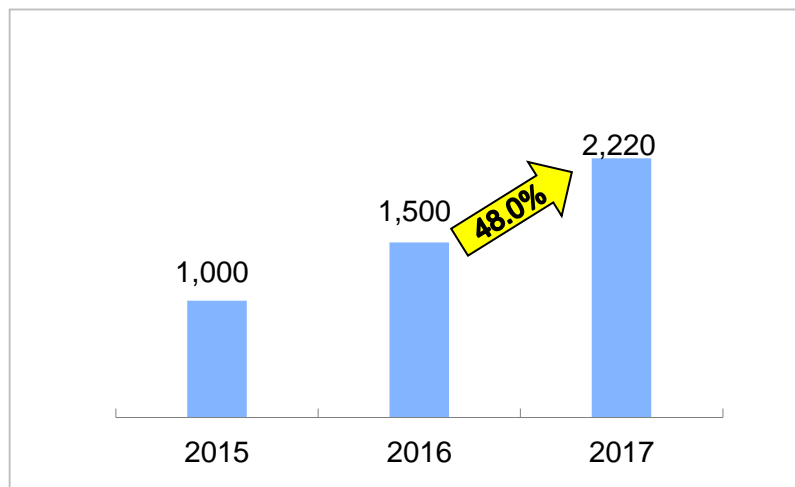

5/ 6

491

12,822

2 204

2

The image features a dark purple background. A light gray horizontal bar is positioned in the upper left, containing the year '2017'. To the right of this bar is a solid red rectangle. Below the gray bar is a dark brown horizontal bar. To the right of this bar is another red rectangle, which contains a pattern of white and dark red dots arranged in a grid. The overall design is modern and minimalist.

2017

116%

	2015	2016	2017	(%)
	471.91	431.29	448.79	4.1
	349.47	303.51	293.66	(3.2)
	734.79	766.12	912.50	19.1

	2015	2016	2017	(%)
	2,243	1,552	1,599	3.0
	7,570	7,178	6,997	(2.5)

* 1 =35.31

—

2015	2016	2017
(18,511)	(58,531)	(47,399)

—

-
-
-
-

	2015	2016	2017	(%)
	236.49	235.53	238.50	1.3
	148.38	149.17	150.67	1.0
	53.98	56.36	57.03	1.2
	70.05	67.34	66.76	(0.9)
	24.35	25.47	26.88	5.5
	38.81	38.54	38.60	0.2

* 1 7.35
100%

-

—

	2015	2016	2015	(%)
	189.33	194.84	198.75	2.0
	171.37	172.70	177.76	2.9
	119.03	120.14	121.56	1.2
	52.34	52.56	56.20	6.9
/	3,896	3,926	3,969	1.1

2015
12

—

—

-
-
-
-

12.2%

	2015	2016	2017	(%)
	11,118	11,059	11,610	5.0
	15,065	15,201	15,938	4.8
	8,994	9,275	9,439	1.8
	1,282	1,242	1,220	(1.8)
	843	857	848	(1.1)
	62,874	69,957	78,499	12.2

* 100%

—