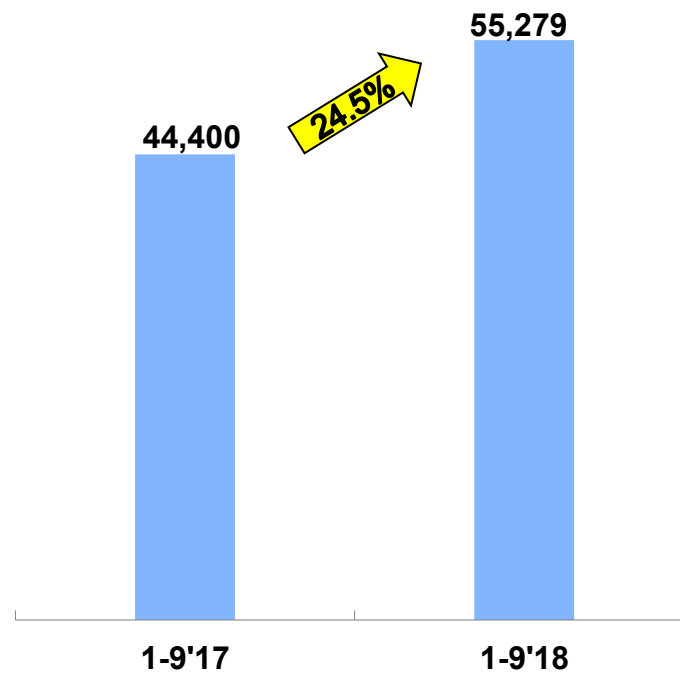

44.5%

46.5%

48.2%

	1-9'17	1-9'18
/()	111,193	137,919
/()	(70,105)	(3,270)
/()	(50,216)	(75,898)

	2017 12 31	2018 9 30
()	165,004	228,938

—

-
-
-

	1-9'17	1-9'18	%
()	332.63	335.34	0.8
()	220.21	216.32	(1.8)
	186.09	186.50	0.2
	34.12	29.82	(12.6)
()*	674.15	713.78	5.9

* 1 =35.31

* 2017 1 =6.7983 2018 1 =6.5196

—

-
-
-
-

VI

1.06

	1-9'17	1-9'18	%
	177.46	182.74	3.0
	112.20	116.13	3.5
	42.73	45.74	7.0
	49.50	48.62	(1.8)
	19.97	21.77	9.0
	28.54	29.01	1.6

* 1 7.35
100%

—

-
-

	1-9'17	1-9'18	%
	150.23	147.78	(1.6)
	133.26	135.02	1.3
	90.67		

12.8%

	1-9'17	1-9'18	%
	8,534	8,784	2.9
	11,791	12,171	3.2
	642	646	0.6
	7,061	7,100	0.6
	923	940	1.8

100%

CPPI

: Tel: (8610) 59960028 Fax: (8610) 59960386
Email: ir@sinopec.com