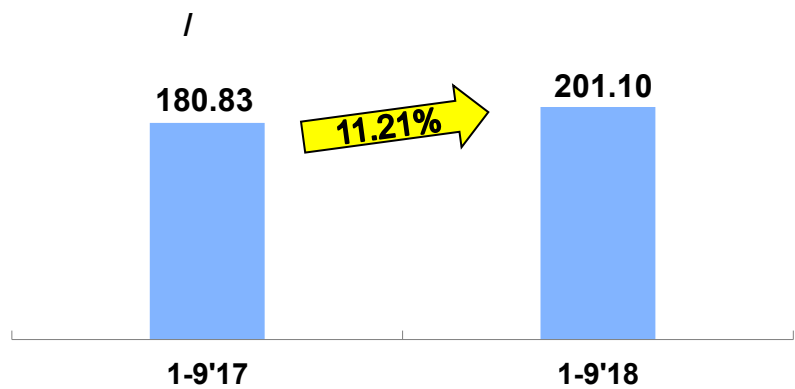

44.5%

46.5%

48.2%

	1-9'17	1-9'18
/()	111,193	137,919
/()	(70,105)	(3,270)
/()	(50,216)	(75,898)

	2017 12 31	2018 9 30
()	165,004	228,938

—

-
-
-

	1-9'17	1-9'18	%
()	332.63	335.34	0.8
()	220.21	216.32	(1.8)
	186.09	186.50	0.2
	34.12	29.82	(12.6)
()*	674.15	713.78	5.9

* 1 =35.31

* 2017 1 =6.7983 2018 1 =6.5196

—

-
-
-
-

VI

1.06

	1-9'17	1-9'18	%
	177.46	182.74	3.0
	112.20	116.13	3.5
	42.73	45.74	7.0
	49.50	48.62	(1.8)
	19.97	21.77	9.0
	28.54	29.01	1.6

* 1 7.35
100%

—

-
-

	1-9'17	1-9'18	%
	150.23	147.78	(1.6)
	133.26	135.02	1.3
	90.67		

12.8%

	1-9'17	1-9'18	%
	8,534	8,784	2.9
	11,791	12,171	3.2
	642	646	0.6
	7,061	7,100	0.6
	923	940	1.8

100%

CPPI

: Tel: (8610) 59960028 Fax: (8610) 59960386
Email: ir@sinopec.com