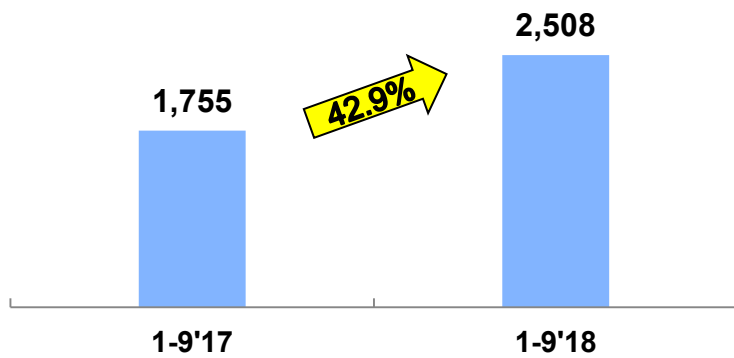

44.5%

46.5%

48.2%

	1-9'17	1-9'18
/()	111,193	137,919
/()	(70,105)	(3,270)
/()	(50,216)	(75,898)

	2017 12 31	2018 9 30
()	165,004	228,938

—

-
-
-

	1-9'17	1-9'18	%
()	332.63	335.34	0.8
()	220.21	216.32	(1.8)
	186.09	186.50	0.2
	34.12	29.82	(12.6)
()*	674.15	713.78	5.9

* 1 =35.31

* 2017 1 =6.7983 2018 1 =6.5196

—

-
-
-
-

VI

1.06

	1-9'17	1-9'18	%
	177.46	182.74	3.0
	112.20	116.13	3.5
	42.73	45.74	7.0
	49.50	48.62	(1.8)
	19.97	21.77	9.0
	28.54	29.01	1.6

* 1 7.35
100%

—

-
-

	1-9'17	1-9'18	%
	150.23	147.78	(1.6)
	133.26	135.02	1.3
	90.67		

12.8%

	1-9'17	1-9'18	%
	8,534	8,784	2.9
	11,791	12,171	3.2
	642	646	0.6
	7,061	7,100	0.6
	923	940	1.8

100%

CPPI

: Tel: (8610) 59960028 Fax: (8610) 59960386
Email: ir@sinopec.com