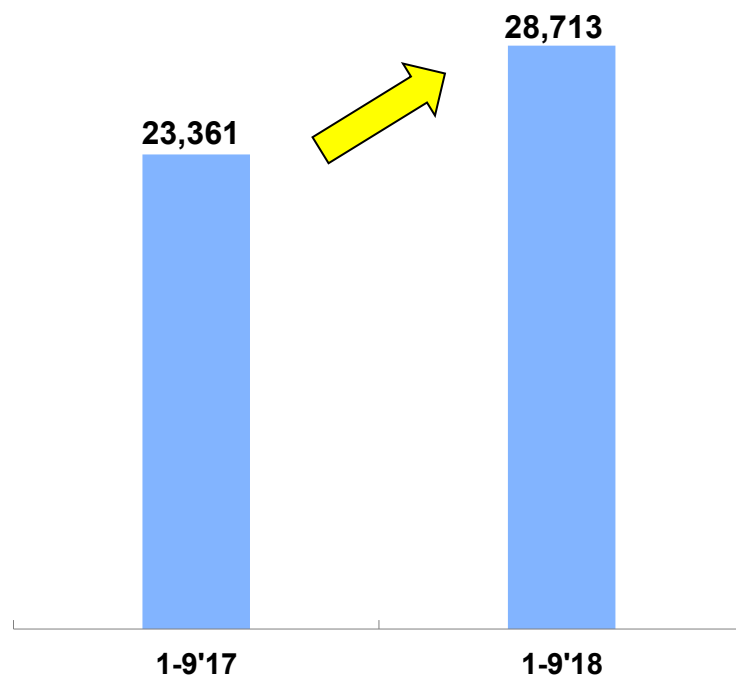

44.5%

46.5%

48.2%

	1-9'17	1-9'18
/()	111,193	137,919
/()	(70,105)	(3,270)
/()	(50,216)	(75,898)

	2017 12 31	2018 9 30
()	165,004	228,938

—

-
-
-

	1-9'17	1-9'18	%
()	332.63	335.34	0.8
()	220.21	216.32	(1.8)
	186.09	186.50	0.2
	34.12	29.82	(12.6)
()*	674.15	713.78	5.9

* 1 =35.31

* 2017 1 =6.7983 2018 1 =6.5196

—

-
-
-
-

VI

1.06

	1-9'17	1-9'18	%
	177.46	182.74	3.0
	112.20	116.13	3.5
	42.73	45.74	7.0
	49.50	48.62	(1.8)
	19.97	21.77	9.0
	28.54	29.01	1.6

* 1 7.35
100%

—

-
-

	1-9'17	1-9'18	%
	150.23	147.78	(1.6)
	133.26	135.02	1.3
	90.67		

12.8%

	1-9'17	1-9'18	%
	8,534	8,784	2.9
	11,791	12,171	3.2
	642	646	0.6
	7,061	7,100	0.6
	923	940	1.8

100%

CPPI

: Tel: (8610) 59960028 Fax: (8610) 59960386
Email: ir@sinopec.com