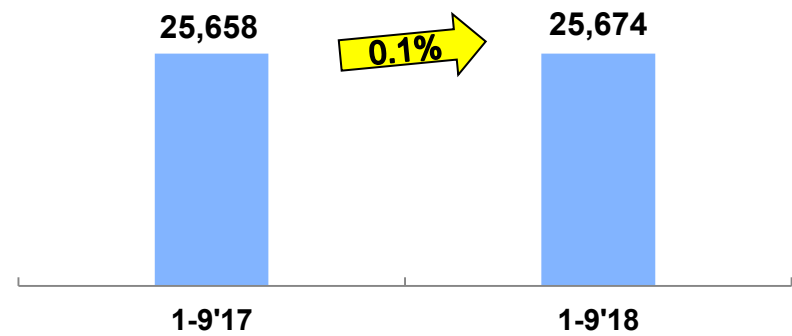

44.5%

46.5%

48.2%

	1-9'17	1-9'18
/()	111,193	137,919
/()	(70,105)	(3,270)
/()	(50,216)	(75,898)

	2017 12 31	2018 9 30
()	165,004	228,938

—

-
-
-

	1-9'17	1-9'18	%
()	332.63	335.34	0.8
()	220.21	216.32	(1.8)
	186.09	186.50	0.2
	34.12	29.82	(12.6)
()*	674.15	713.78	5.9

* 1 =35.31

* 2017 1 =6.7983 2018 1 =6.5196

—

-
-
-
-

VI

1.06

	1-9'17	1-9'18	%
	177.46	182.74	3.0
	112.20	116.13	3.5
	42.73	45.74	7.0
	49.50	48.62	(1.8)
	19.97	21.77	9.0
	28.54	29.01	1.6

* 1 7.35
100%

—

-
-

	1-9'17	1-9'18	%
	150.23	147.78	(1.6)
	133.26	135.02	1.3
	90.67		

12.8%

	1-9'17	1-9'18	%
	8,534	8,784	2.9
	11,791	12,171	3.2
	642	646	0.6
	7,061	7,100	0.6
	923	940	1.8

100%

CPPI

: Tel: (8610) 59960028 Fax: (8610) 59960386
Email: ir@sinopec.com