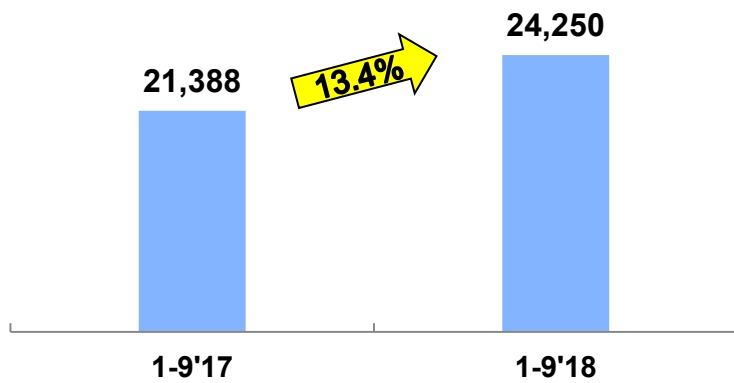

44.5%

46.5%

48.2%

	1-9'17	1-9'18
/()	111,193	137,919
/()	(70,105)	(3,270)
/()	(50,216)	(75,898)

	2017 12 31	2018 9 30
()	165,004	228,938

—

-
-
-

	1-9'17	1-9'18	%
()	332.63	335.34	0.8
()	220.21	216.32	(1.8)
	186.09	186.50	0.2
	34.12	29.82	(12.6)
()*	674.15	713.78	5.9

* 1 =35.31

* 2017 1 =6.7983 2018 1 =6.5196

—

-
-
-
-

VI

1.06

	1-9'17	1-9'18	%
	177.46	182.74	3.0
	112.20	116.13	3.5
	42.73	45.74	7.0
	49.50	48.62	(1.8)
	19.97	21.77	9.0
	28.54	29.01	1.6

* 1 7.35
100%

—

-
-

	1-9'17	1-9'18	%
	150.23	147.78	(1.6)
	133.26	135.02	1.3
	90.67		

12.8%

	1-9'17	1-9'18	%
	8,534	8,784	2.9
	11,791	12,171	3.2
	642	646	0.6
	7,061	7,100	0.6
	923	940	1.8

100%

CPPI

: Tel: (8610) 59960028 Fax: (8610) 59960386
Email: ir@sinopec.com