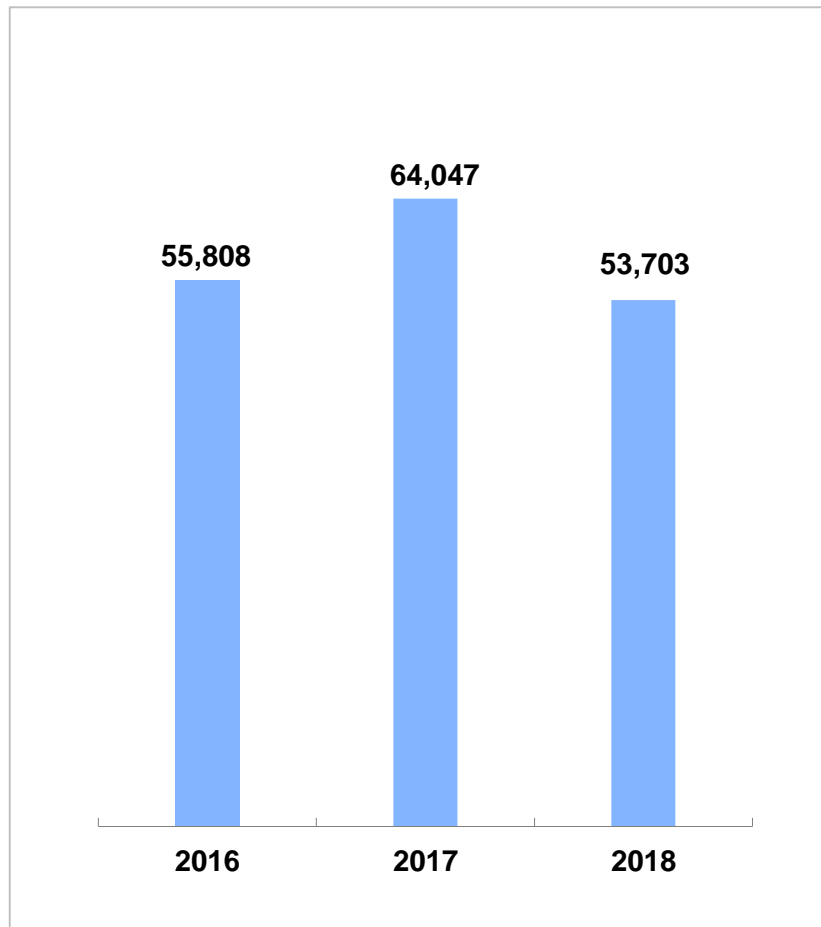

* 1 =35.31

	2016	2017	2018
	(58,531)	(47,399)	(11,557)

-
-
-
-
-

VI

1.06

2016

2017

Ö"ü Ö

2018

D^en-U

235.53

238.50

%

* 1 7.35
100%

	2016	2017	2018	(%)
	194.84	198.75	198.32	(0.2)
	172.70	177.76	180.24	1.4
	120.14	121.56	121.64	0.1
	52.56	56.20	58.61	4.3
/	3,926	3,969	3,979	0.3

	2016 12 31	2017 12 31	2018 12 31	(%)
	30,603	30,633	30,661	0.1
	25,591	25,775	27,259	5.8

-
-
-
-

10.3%

	2016	2017	2018	(%)
	11,059	11,610	11,512	(0.8)
	15,201	15,938	15,923	(0.1)
	9,275	9,439	9,343	(1.0)
	1,242	1,220	1,218	(0.2)
	857	848	896	5.7
	69,957	78,499	86,600	10.3

* 100%

The image features a minimalist design with overlapping rectangular blocks. A light gray block is positioned at the top left, containing the year '2019'. Below it is a light pink block. To the right of these blocks is a red section with a pattern of white, horizontally-oriented oval shapes. The background is white.