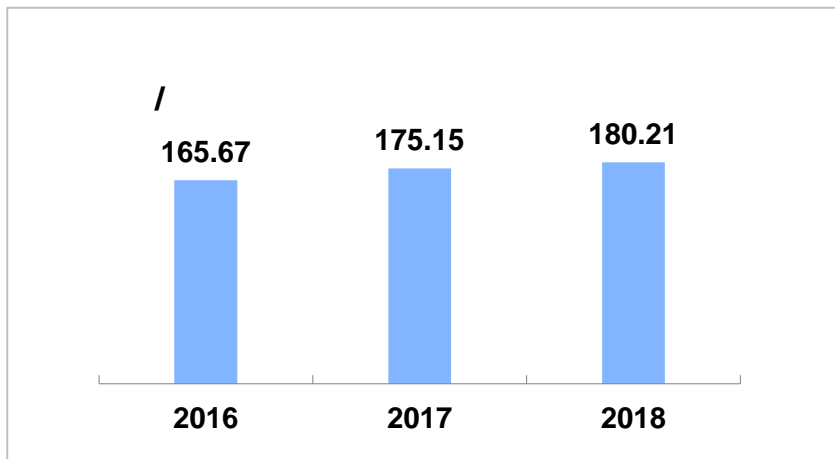

* 1 =35.31

	2016	2017	2018
	(58,531)	(47,399)	(11,557)

-
-
-
-
-

VI

1.06

2016

2017

Ö"ü Ö

2018

D^en-U

235.53

238.50

%

* 1 7.35
100%

	2016	2017	2018	(%)
	194.84	198.75	198.32	(0.2)
	172.70	177.76	180.24	1.4
	120.14	121.56	121.64	0.1
	52.56	56.20	58.61	4.3
/	3,926	3,969	3,979	0.3

	2016 12 31	2017 12 31	2018 12 31	(%)
	30,603	30,633	30,661	0.1
	25,591	25,775	27,259	5.8

-
-
-
-

10.3%

	2016	2017	2018	(%)
	11,059	11,610	11,512	(0.8)
	15,201	15,938	15,923	(0.1)
	9,275	9,439	9,343	(1.0)
	1,242	1,220	1,218	(0.2)
	857	848	896	5.7
	69,957	78,499	86,600	10.3

* 100%

The image features a minimalist design with overlapping rectangular blocks. A light gray block is positioned at the top left, containing the year '2019'. Below it is a light pink block. To the right of these blocks is a red section with a pattern of white, horizontally-oriented oval shapes. The background is white.