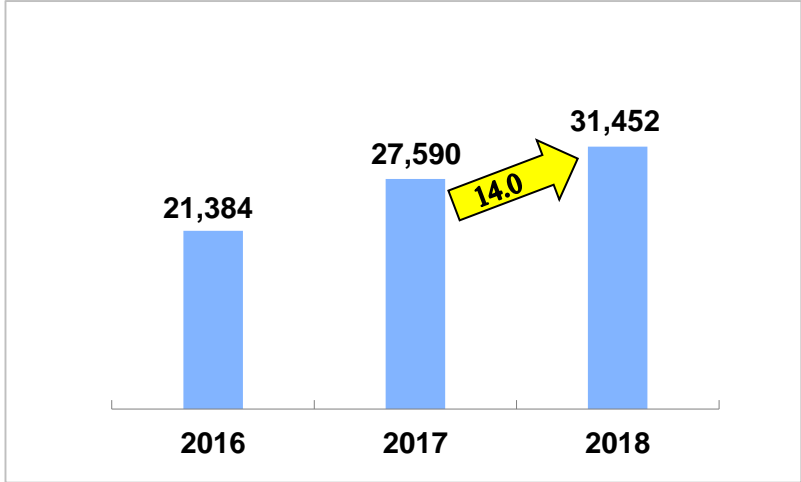

* 1 =35.31

	2016	2017	2018
	(58,531)	(47,399)	(11,557)

-
-
-
-
-

VI

1.06

2016

2017

Ö"ü Ö

2018

D^en-U

235.53

238.50

%

* 1 7.35
100%

	2016	2017	2018	(%)
	194.84	198.75	198.32	(0.2)
	172.70	177.76	180.24	1.4
	120.14	121.56	121.64	0.1
	52.56	56.20	58.61	4.3
/	3,926	3,969	3,979	0.3

	2016 12 31	2017 12 31	2018 12 31	(%)
	30,603	30,633	30,661	0.1
	25,591	25,775	27,259	5.8

-
-
-
-

10.3%

	2016	2017	2018	(%)
	11,059	11,610	11,512	(0.8)
	15,201	15,938	15,923	(0.1)
	9,275	9,439	9,343	(1.0)
	1,242	1,220	1,218	(0.2)
	857	848	896	5.7
	69,957	78,499	86,600	10.3

* 100%

The image features a minimalist design with overlapping rectangular blocks. A light gray block is positioned at the top left, containing the year '2019'. Below it is a light pink block. To the right of these blocks is a red section with a pattern of white, horizontally-oriented oval shapes. The background is white.