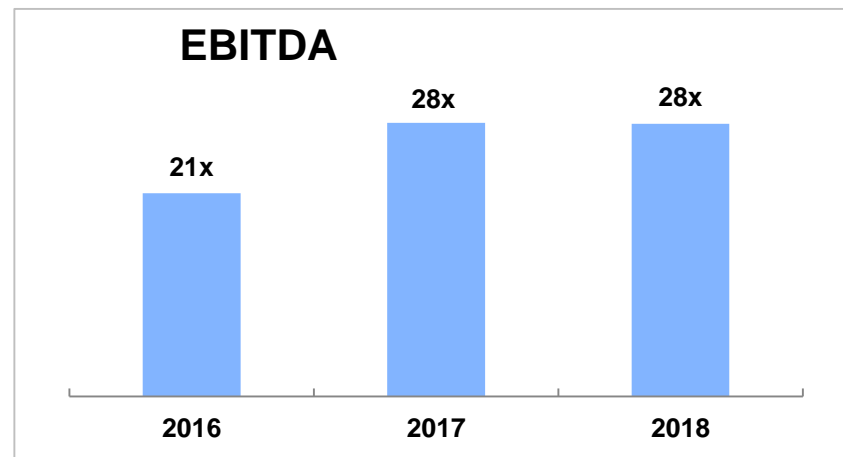

中国石化
SINOPEC

2018

SINOPEC CORP.

“

”

2018

2018

2019

2018

	2016	2017	2018	(%)
	1,930,911	2,360,193	2,891,179	22.5
	29,713	45,582	59,630	30.8
	46,416	51,119	63,089	23.4
	0.383	0.422	0.521	23.5

	2016	12	31	2017	12	31	2018	12	31
			1,498,609			1,595,504			1,592,308
		75,346			81,382			62,142	
		81,886			63,564			57,967	
		712,232			727,244			718,355	