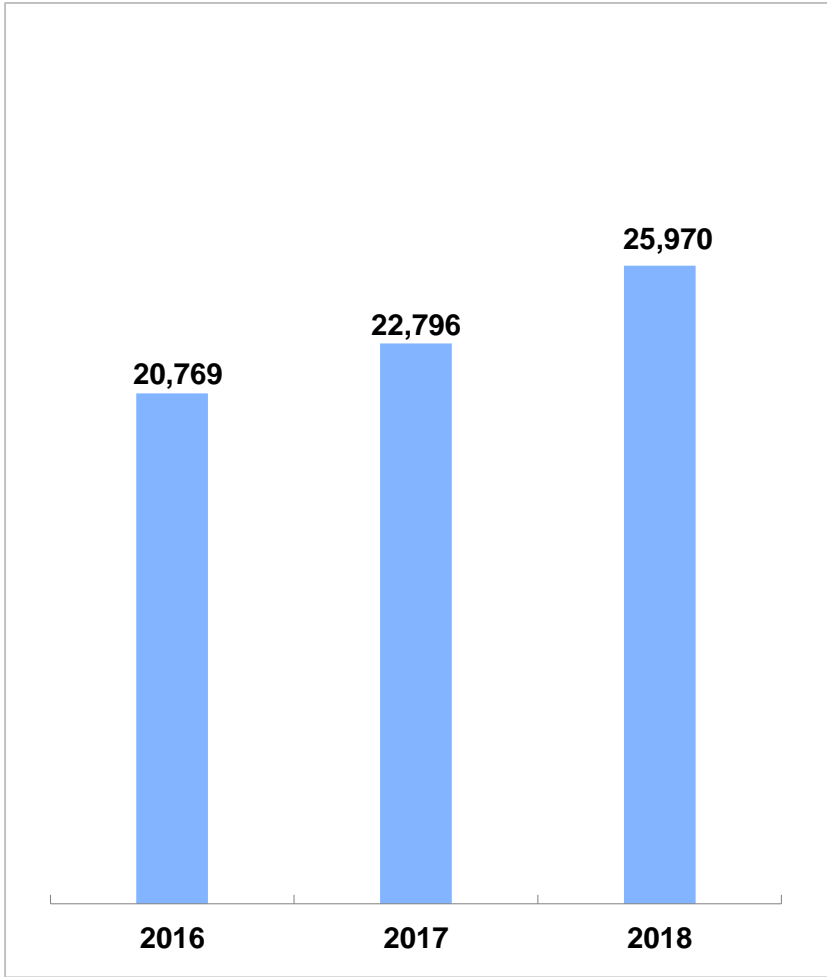

* 1 =35.31

	2016	2017	2018
	(58,531)	(47,399)	(11,557)

-
-
-
-
-

VI

1.06

2016

2017

Ö"ü Ö

2018

D^en-U

235.53

238.50

%

* 1 7.35
100%

	2016	2017	2018	(%)
	194.84	198.75	198.32	(0.2)
	172.70	177.76	180.24	1.4
	120.14	121.56	121.64	0.1
	52.56	56.20	58.61	4.3
/	3,926	3,969	3,979	0.3

	2016 12 31	2017 12 31	2018 12 31	(%)
	30,603	30,633	30,661	0.1
	25,591	25,775	27,259	5.8

-
-
-
-

10.3%

	2016	2017	2018	(%)
	11,059	11,610	11,512	(0.8)
	15,201	15,938	15,923	(0.1)
	9,275	9,439	9,343	(1.0)
	1,242	1,220	1,218	(0.2)
	857	848	896	5.7
	69,957	78,499	86,600	10.3

* 100%

The image features a minimalist design with overlapping rectangular blocks. A light gray block is positioned at the top left, containing the year '2019'. Below it is a light pink block. To the right of these blocks is a red section with a pattern of white, horizontally-oriented oval shapes. The background is white.