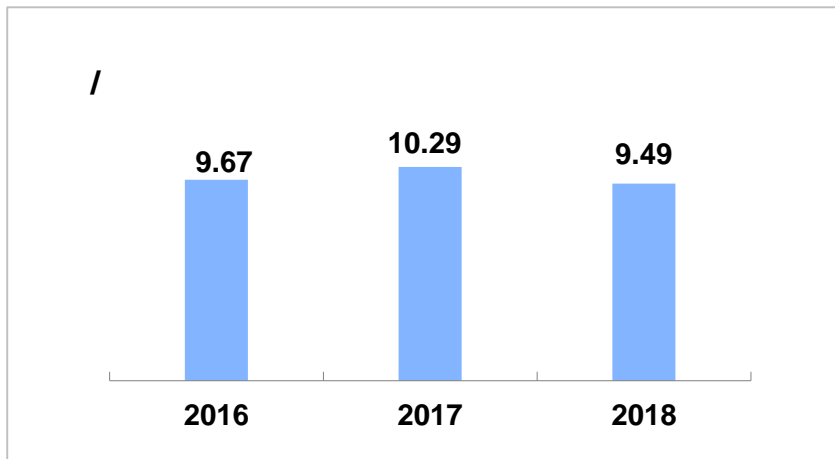

2018

D^en-U

235.53

238.50

%

* 1 7.35
100%

	2016	2017	2018	(%)
	194.84	198.75	198.32	(0.2)
	172.70	177.76	180.24	1.4
	120.14	121.56	121.64	0.1
	52.56	56.20	58.61	4.3
/	3,926	3,969	3,979	0.3

	2016 12 31	2017 12 31	2018 12 31	(%)
	30,603	30,633	30,661	0.1
	25,591	25,775	27,259	5.8

-
-
-
-

10.3%

	2016	2017	2018	(%)
	11,059	11,610	11,512	(0.8)
	15,201	15,938	15,923	(0.1)
	9,275	9,439	9,343	(1.0)
	1,242	1,220	1,218	(0.2)
	857	848	896	5.7
	69,957	78,499	86,600	10.3

* 100%

The image features a minimalist design with overlapping rectangular blocks. A light gray block is positioned at the top left, containing the year '2019'. Below it is a light pink block. To the right of these blocks is a red section with a pattern of white, horizontally-oriented oval shapes. The background is white.