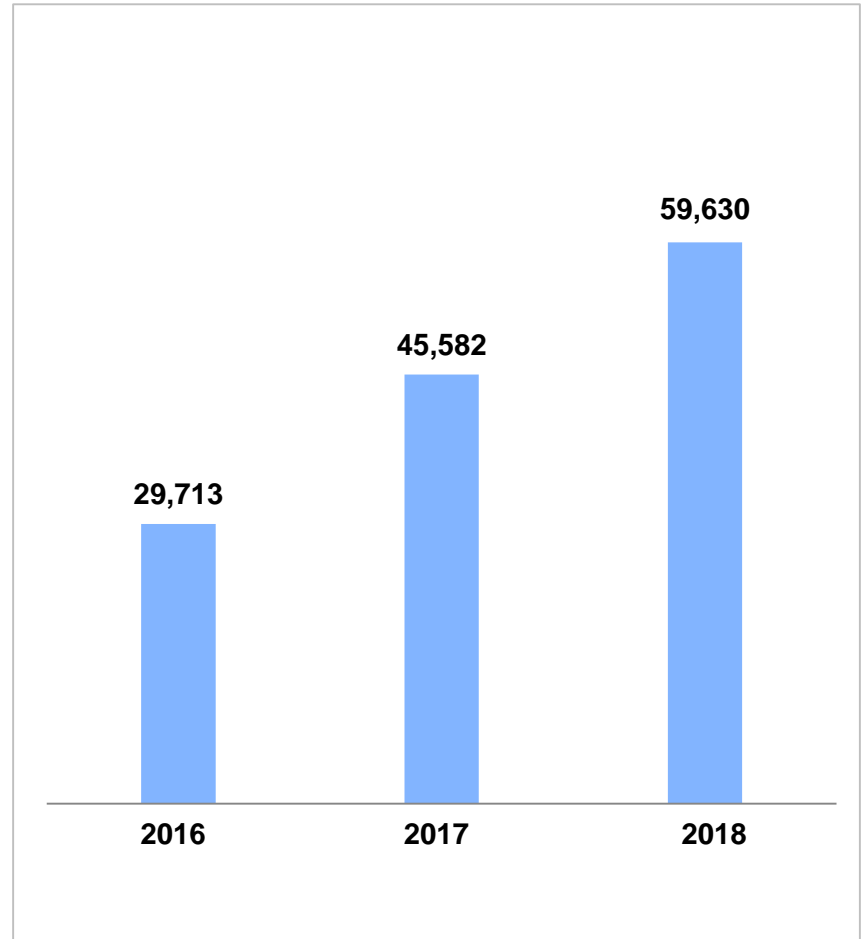

中国石化
SINOPEC

2018

SINOPEC CORP.

“

”

2018

2018

2019

2018

	2016	2017	2018	(%)
	1,930,911	2,360,193	2,891,179	22.5
	29,713	45,582	59,630	30.8
	46,416	51,119	63,089	23.4
	0.383	0.422	0.521	23.5

	2016	12	31	2017	12	31	2018	12	31
			1,498,609			1,595,504			1,592,308
		75,346			81,382			62,142	
		81,886			63,564			57,967	
		712,232			727,244			718,355	

	2016	2017	2018
	214,543	190,935	175,868
	(66,217)	(145,323)	(66,422)
	(93,047)	(56,509)	(111,260)

	2016 12 31	2017 12 31	2018 12 31
	142,497	165,004	167,015

0.26 /

0.42

/

83%

6.7%*

* 2018 A

-
-
-
-

10.3%

	2016	2017	2018	(%)
	11,059	11,610	11,512	(0.8)
	15,201	15,938	15,923	(0.1)
	9,275	9,439	9,343	(1.0)
	1,242	1,220	1,218	(0.2)
	857	848	896	5.7
	69,957	78,499	86,600	10.3

* 100%

The image features a minimalist design with overlapping rectangular blocks. A light gray block is positioned at the top left, containing the year '2019'. Below it is a light pink block. To the right of these blocks is a red section with a pattern of white, horizontally-oriented oval shapes. The background is white.