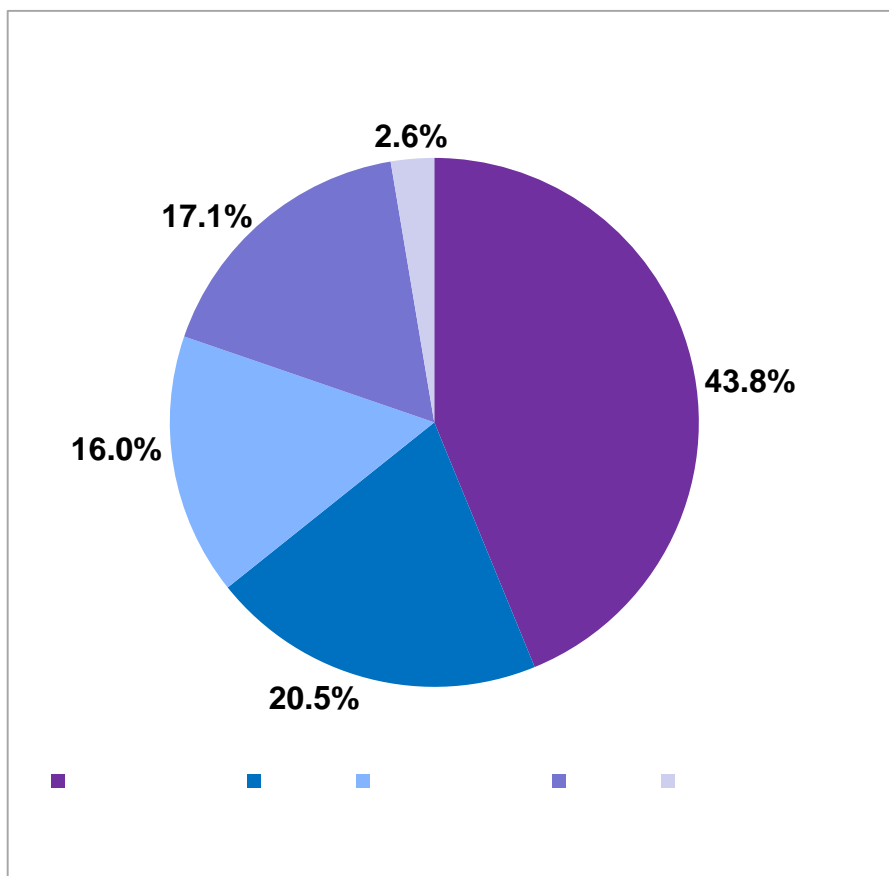

2019

	2018	2019
	451	458
	289	288
	977	1,019
*	244	246
	180	182
*	11,510	12,120
* 100%		

2019

■ 2019

1,363

■

596

■

279

■

218

■

233

■

37