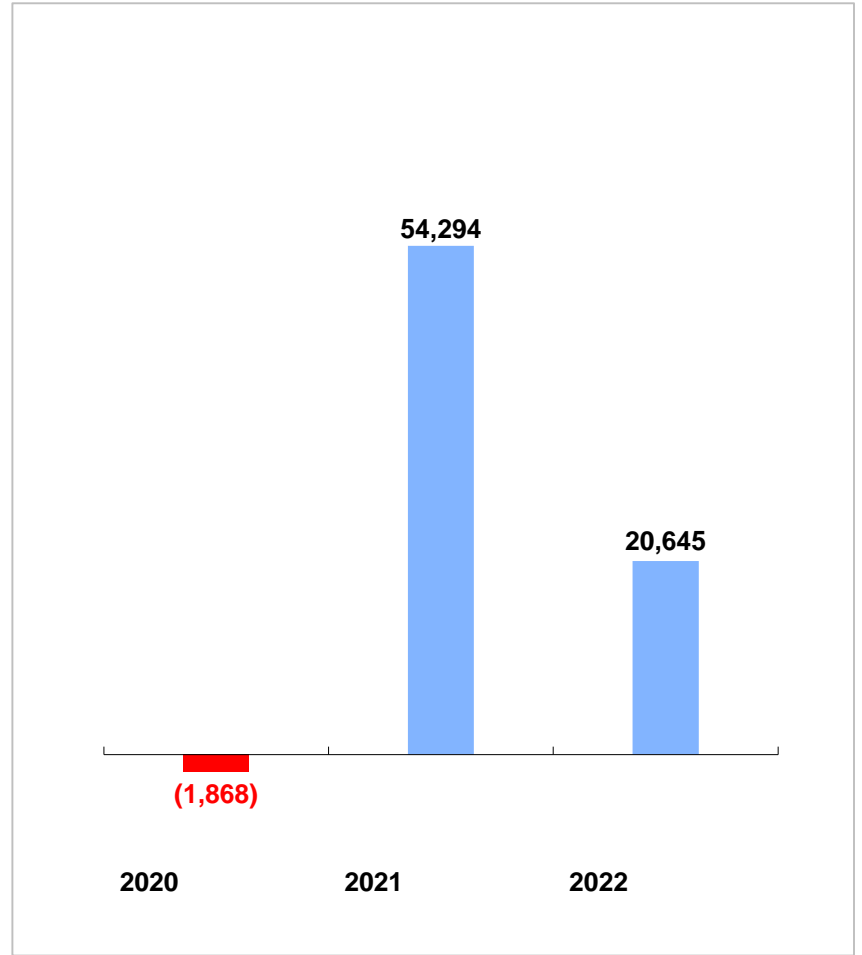

—

—

- ■
- ■
- ■

	2020	2021	2022	%
	162.25	166.59	151.60	(9.0)
	123.19	127.88	121.99	(4.6)
	83.06	83.70	79.09	(5.5)
	40.13	44.18	42.91	(2.9)
(/)	3,605	3,633	3,430	(5.6)